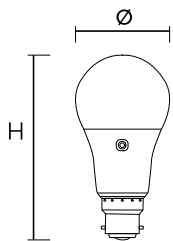

3 Year Silver Warranty

Code	Lamp Type	Temp	Lm	ØxH (mm)
Non Dimmable				
60660	7W LED GLS - BC, Photocell	2700K	806	60x115
60661	7W LED GLS - ES, Photocell			
Automatic dusk till dawn switching				

7W  60W  88%